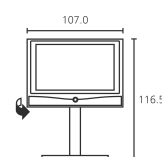

Floor Stand 4
TV depth: 10.9
Total depth: 50.0